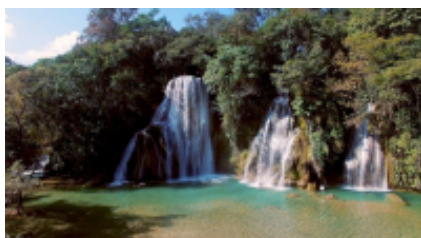

Guide

نعم

Support vehicle

نعم

In this adventure we invite you to travel more than 1000 KM on dirt roads and also paved roads, through the most beautiful places in Mexico, with all the security, attention and service you expect and deserve. On this tour, the only thing you have to worry about is riding and enjoying on the motorcycle, we take care of everything else ... Diet, accommodation, security, assistance, entry to all places of interest etc.

The Adventure tour: cross cobbled rivers, mountains, canyons, mines, accompanied by the most spectacular views you can imagine.

1 - Mexico City - San Juan Teotihuacán - 80
Airport - Teotihuacan (van)

2 - San Juan Teotihuacán - La Gloria - 258
Teotihuacán - La Gloria

3 - La Gloria - Presa Zimapán - 102
La Gloria - Zimapán

4 - Presa Zimapán - El Jabalí - 98
Zimapán - Mina Carrizal - Jabalí

5 - El Jabalí - Peña de Bernal - 112
Jabalí - Peña de Bernal

6 - Peña de Bernal - Valle de Bravo - 322
Peña de Bernal - Valle de Bravo