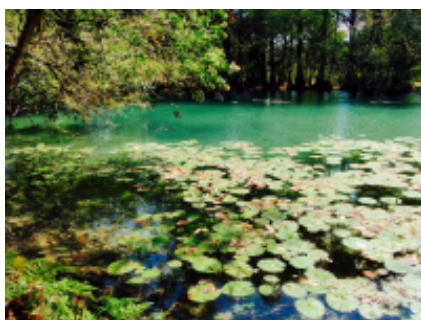

5 - San Cristóbal de Las Casas - Las Nubes - 216
San Cristobal - Las Nubes