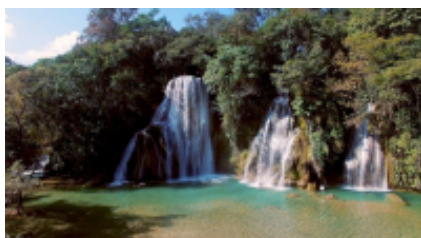

**guia**

Si

**Vehicle de suport**

Si

---

In this adventure we invite you to travel more than 1000 KM on dirt roads and also paved roads, through the most beautiful places in Mexico, with all the security, attention and service you expect and deserve. On this tour, the only thing you have to worry about is riding and enjoying on the motorcycle, we take care of everything else ... Diet, accommodation, security, assistance, entry to all places of interest etc.

The Adventure tour: cross cobbled rivers, mountains, canyons, mines, accompanied by the most spectacular views you can imagine.

**1 - Mèxic - Teotihuacan - 80**  
Airport - Teotihuacan (van)

---

**2 - Teotihuacan - La Gloria - 258**  
Teotihuacán - La Gloria

---

**3 - La Gloria - Presa Zimapán - 102**  
La Gloria - Zimapán

---

**4 - Presa Zimapán - El Jabalí - 98**  
Zimapán - Mina Carrizal - Jabalí

---

**5 - El Jabalí - Peña de Bernal - 112**  
Jabalí - Peña de Bernal