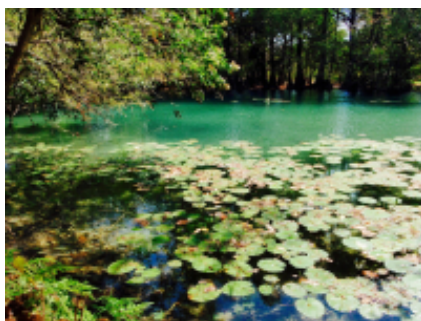

In this area of the country, the Huasteca Potosina we will discover beautiful sites for its landscapes and lush vegetation, for its rivers and spectacular waterfalls, for its caves and deep chasms and valleys, and of course for the magic of its archaeological sites and for the greatness of its ethnic groups, that living their pre-Hispanic customs and traditions take us back to a past that is still present in every corner of this fascinating region of Mexico.