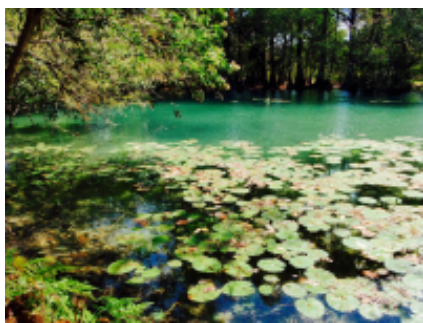

In this area of the country, the Huasteca Potosina we will discover beautiful sites for its landscapes and lush vegetation, for its rivers and spectacular waterfalls, for its caves and deep chasms and valleys, and of course for the magic of its archaeological sites and for the greatness of its ethnic groups, that living their pre-Hispanic customs and traditions take us back to a past that is still present in every corner of this fascinating region of Mexico.