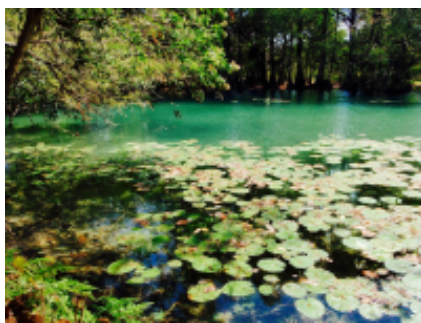

In this area of the country, the Huasteca Potosina we will discover beautiful sites for its landscapes and lush vegetation, for its rivers and spectacular waterfalls, for its caves and deep chasms and valleys, and of course for the magic of its archaeological sites and for the greatness of its ethnic groups, that living their pre-Hispanic customs and traditions take us back to a past that is still present in every corner of this fascinating region of Mexico.