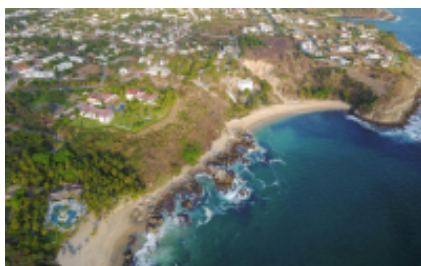

3 - Zimapan - Xilitla -
Zimapan - Xilitla

---

2 - Teotihuacan - Zimapan -
Teotihuacán - La Gloria - Zimapan