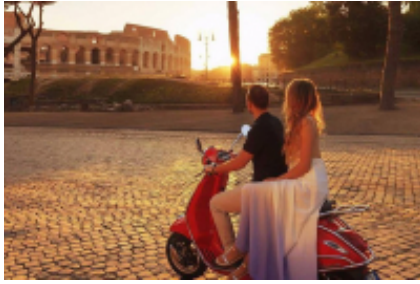

**Motorcycle dual-purpose and Adventure
Panoramic views of Rome by Vespa (3 hours)**

Motorcycle dual-purpose and Adventure Panoramic views of Rome by Vespa (3 hours)

durada

1 días

Language

en,es,it

dificultat

Easy-Normal

guia

No

Vehicle de suport

No

A vespa drive experience with a tour leader around the Palatine Hill, Colosseum, you will discover the beauties of the Capital, in an exciting and fun trip. This itinerary of about 3 hours riding a Vespa scooter

1 - Roma - Roma - 25

We wait for you in the center of Rome where we provide you with the Vespa and and 1 guide with his own bike so that you can follow this route and discover the city in a different way.