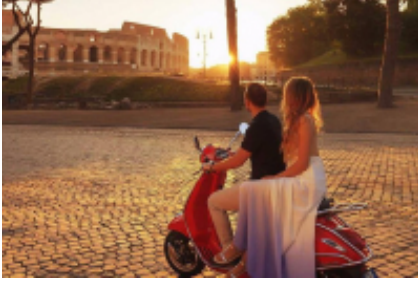

**Motorcycle dual-purpose and Adventure
Panoramic views of Rome by Vespa (3 hours)**

Motorcycle dual-purpose and Adventure Panoramic views of Rome by Vespa (3 hours)

durada

1 días

Language

en,es,it

dificultat

Easy-Normal

guia

No

Vehicle de suport

No

A vespa drive experience with a tour leader around the Palatine Hill, Colosseum, you will discover the beauties of the Capital, in an exciting and fun trip. This itinerary of about 3 hours riding a Vespa scooter

1 - Roma - Roma - 25

We wait for you in the center of Rome where we provide you with the Vespa and and 1 guide with his own bike so that you can follow this route and discover the city in a different way.