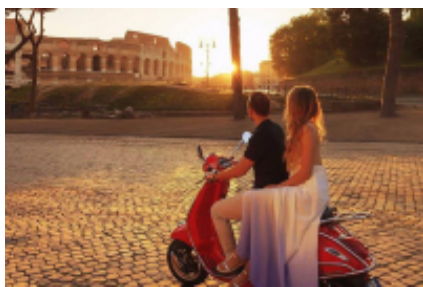

**Motorcycle dual-purpose and Adventure  
Panoramic views of Rome by Vespa (3 hours)**

# Motorcycle dual-purpose and Adventure Panoramic views of Rome by Vespa (3 hours)

---

**durada**

1 días

**Language**

en,es,it

**dificultat**

Easy-Normal

**guia**

No

**Vehicle de suport**

No

---

A vespa drive experience with a tour leader around the Palatine Hill, Colosseum, you will discover the beauties of the Capital, in an exciting and fun trip. This itinerary of about 3 hours riding a Vespa scooter

### **1 - Roma - Roma - 25**

We wait for you in the center of Rome where we provide you with the Vespa and and 1 guide with his own bike so that you can follow this route and discover the city in a different way.