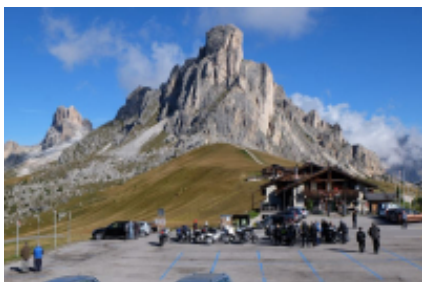

7 - Großglockner - Garmisch-Partenkirchen - 195