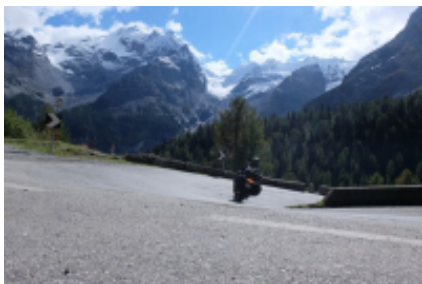

6 - Dolomiten - Großglockner - 228