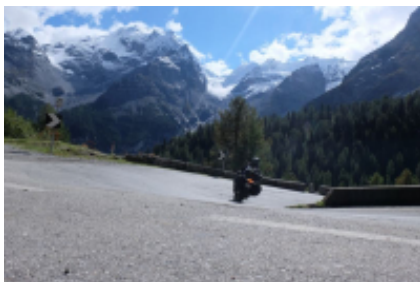

6 - Dolomiten - Großglockner - 228