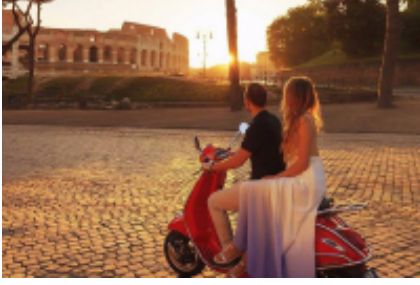

**Motorcycle dual-purpose and Adventure  
Panoramic views of Rome by Vespa (3 hours)**

# Motorcycle dual-purpose and Adventure Panoramic views of Rome by Vespa (3 hours)

---

**Durée**

1 días

**Language**

en,es,it

**Difficulté**

Facile-Normal

**Guide**

Aucun

**Véhicule de soutien**

Aucun

---

A vespa drive experience with a tour leader around the Palatine Hill, Colosseum, you will discover the beauties of the Capital, in an exciting and fun trip. This itinerary of about 3 hours riding a Vespa scooter