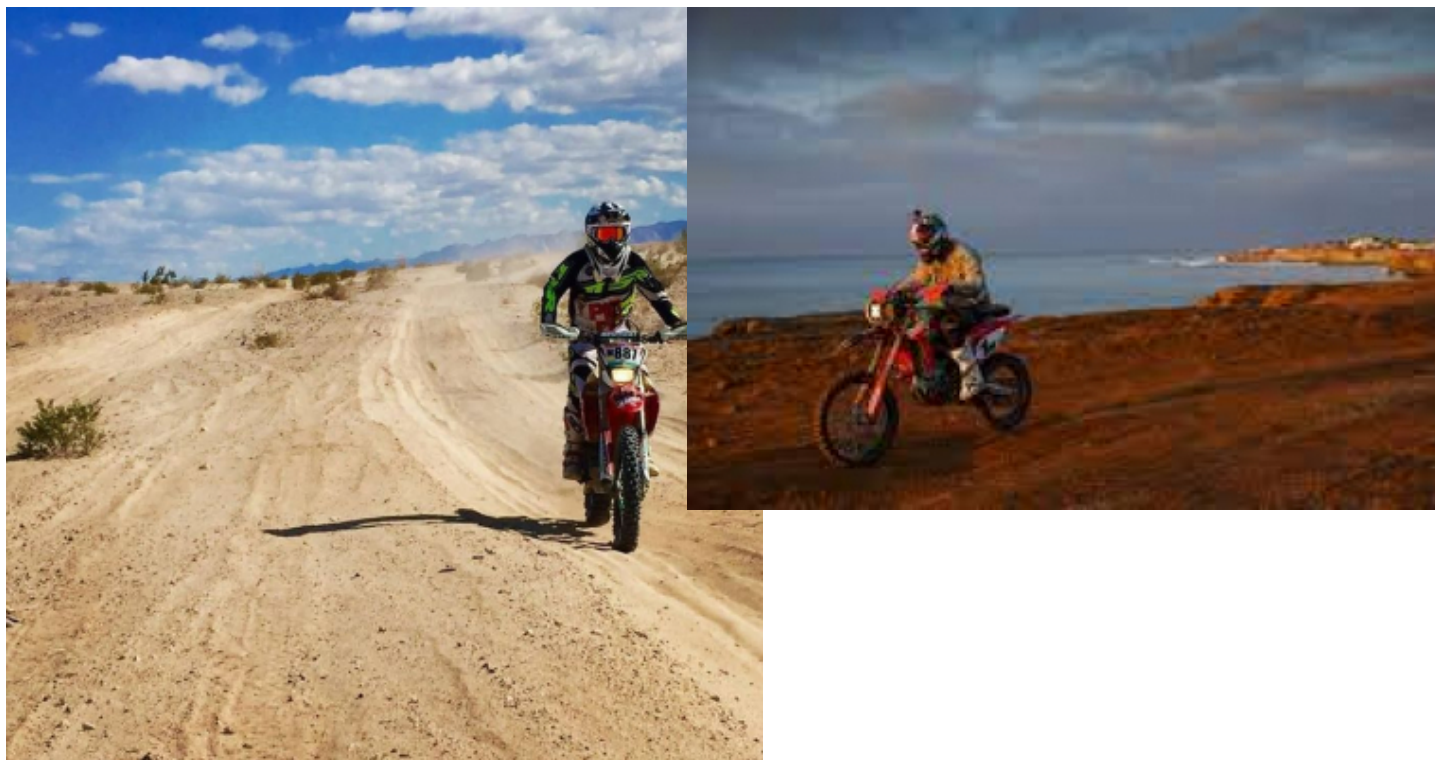

1 - Ensenada - Ensenada - 0

Motorcycle Enduro off Road Tour Baja

California short Enduro off Road tour

Durée

4 días

Language

en,es

Difficulté

Normal-Hard

Guide

Oui

Véhicule de soutien

Oui

BAJA is short for Peninsula de Baja California, which means the peninsula of California in México. BAJA is the mecca for off road races in México, and worldly known for the Score Series: Baja 250, 400, 400 and 1000. The reason is because it's the perfect geographical location due to its diverse terrain and unique scenery. We offers you an experience unlike any other by taking you touring BAJA Noth peninsula. We assure you that you will remember this trip for the rest of your life.

Our certified staff is professional and our infrastructure and logistics are the most important factors that will give you the opportunity to never have to worry and allow you to enjoy your trip fully More than 700 tour miles are awaiting for you. We welcome you to look at the details provided for this trip.

Give yourself the opportunity to live, feel and enjoy BAJA.