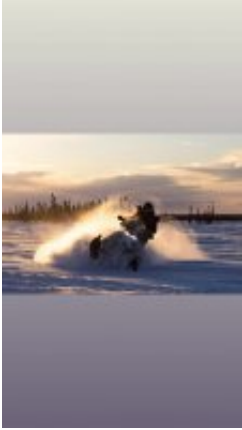

Guide

Oui

Véhicule de soutien

Oui

Explore Alaska like the locals on one of our Alaska Snowmobile Tours – Epic Snow Machine Riding in Alaska’s Wild back country. Enjoy the twists and turns of winter trails on our signature snow mobile tour. There are plenty of opportunities to see wildlife and views of Denali as we are out on the trail so don’t forget to bring a camera!

Welcome to the end of the world!!

1 - Anchorage - Cantwell - 0

2 - Cantwell - Alpine Creek Lodge - 110

3 - Alpine Creek Lodge - Maclaren River Lodge - 160

4 - Maclaren River Lodge - Maclaren River Lodge - 160

5 - Maclaren River Lodge - Maclaren River Lodge - 100

6 - Maclaren River Lodge - Cantwell - 110

7 - Cantwell - Anchorage - 0

Lynx Adventure LX 600 ACE 2019

+ \$0.00

Dates et prix

Les options

Inclus