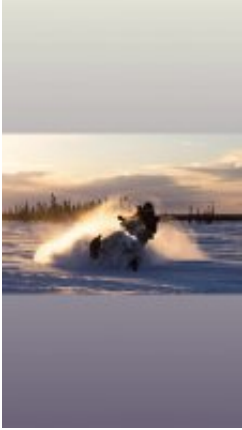

4 - Maclaren River Lodge - Maclaren River Lodge - 160

Mountain Passes and back to Alpine Creek Lodge (100 miles)

5 - Maclaren River Lodge - Maclaren River Lodge - 100

Mountain Passes (60 miles)

6 - Maclaren River Lodge - Cantwell - 110
Alpine Creek Lodge to Cantwell (68 miles)

7 - Cantwell - Anchorage - 0
They take us back to Anchorage where we fly back home

Lynx Adventure LX 600 ACE 2019
+ \$0.00

Dates & prices

Options

Included

	Guide		Support vehicle
	משרד שמירת חפצים		Guide
	Support vehicle		Tank bag
	חליפות		מכנסיים
	מגפיים		חליפת גשם
	Guantes		Equipment packs
	Driver's special helmet		Passenger's special helmet
	Basic insurance		Breakfast
	Dinner		Extreme cold protection kit
	Hotel		Local taxes
	Lunch		Mechanic
	Motorcycle rental		Non-Alcoholic beverages water-coffee