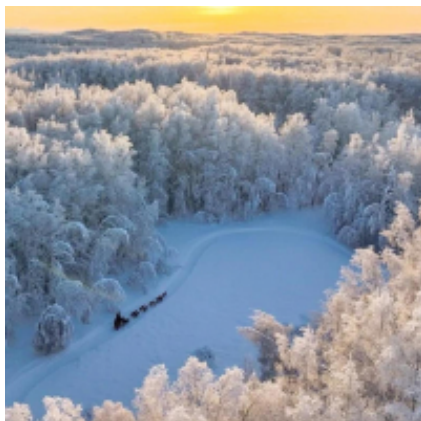

3 - Alpine Creek Lodge - Maclaren River Lodge - 160

Day Two: Alpine Creek Lodge to Maclaren River Lodge (100 miles plus a trip to two glaciers and ice caves)