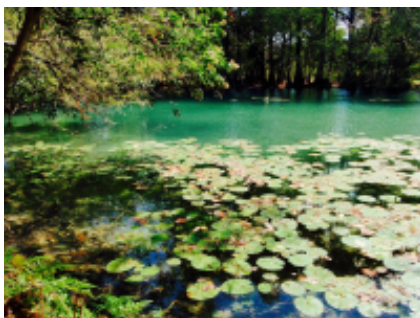

5 - San Cristóbal de Las Casas - Las Nubes - 216