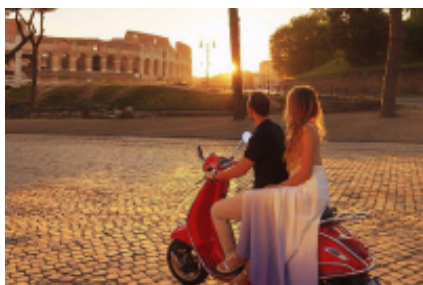

**Motorcycle dual-purpose and Adventure
Panoramic views of Rome by Vespa (3 hours)**

Motorcycle dual-purpose and Adventure Panoramic views of Rome by Vespa (3 hours)

Durata

1 días

Language

en,es,it

Difficoltà

Easy-Normal

Guidare

No

Veicolo di supporto

No

A vespa drive experience with a tour leader around the Palatine Hill, Colosseum, you will discover the beauties of the Capital, in an exciting and fun trip. This itinerary of about 3 hours riding a Vespa scooter