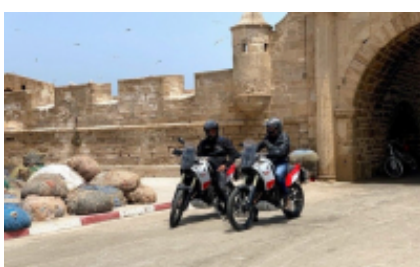

6 - Oualidia - Provincia di Essaouira - 210