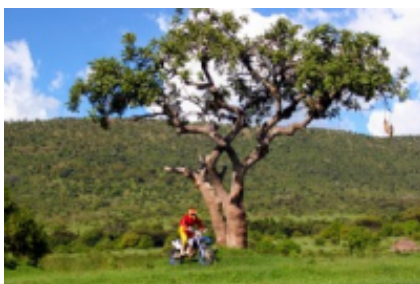

**Guide**

Ja

**Support vehicle**

Ja

---

Have you always dreamed in the African savannah? Zebras, rhinos, elephants, giraffes ... Imagine this plan but on a KTM 450 cc .. Of course, we will stay in good hotels, and also bungalows in the middle of the savannah ... We will have a 4x4 assistance that will take our belongings from one hotel to another, so you just have to enjoy the adventure and ride an incredible enduro machine

Come and enjoy with us this adventure that will leave you a memory for a lifetime!

**1 - Nairobi - Nairobi - 0 km**

---

**2 - Nairobi - Soysambu - 220 km**

---

**3 - Soysambu - Kericho - 200 km**

---

**4 - Kericho - Maasai Mara National Reserve - 220 km**