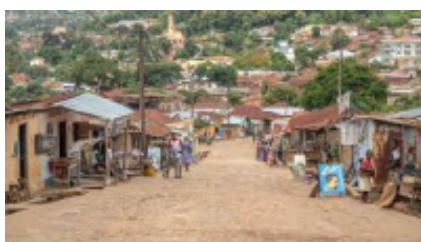

5 - Abomey - Atakpame - 150 km