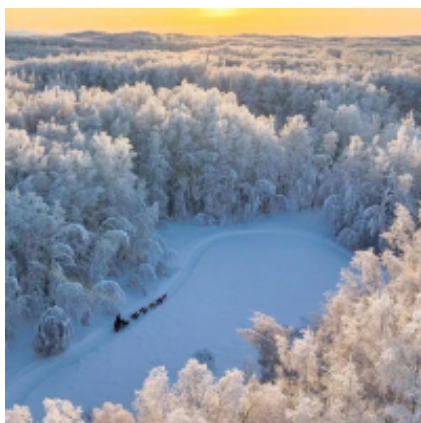

3 - Alpine Creek Lodge - Maclaren River Lodge - 160

Day Two: Alpine Creek Lodge to Maclaren River Lodge (100 miles plus a trip to two glaciers and ice caves)