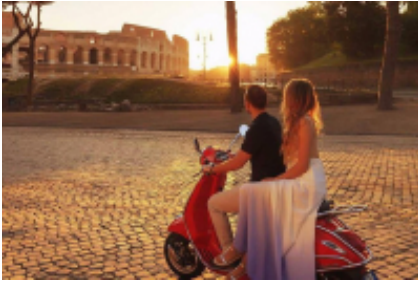

**Motorcycle dual-purpose and Adventure
Panoramic views of Rome by Vespa (3 hours)**

Motorcycle dual-purpose and Adventure Panoramic views of Rome by Vespa (3 hours)

Duração

1 días

Language

en,es,it

Dificuldade

Easy-Normal

Guia

Não

Veículo de apoio

Não

A vespa drive experience with a tour leader around the Palatine Hill, Colosseum, you will discover the beauties of the Capital, in an exciting and fun trip. This itinerary of about 3 hours riding a Vespa scooter

1 - Roma - Roma - 25

We wait for you in the center of Rome where we provide you with the Vespa and and 1 guide with his own bike so that you can follow this route and discover the city in a different way.