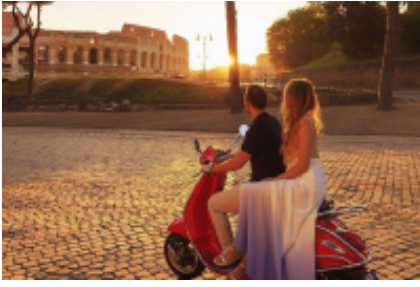

**Motorcycle dual-purpose and Adventure
Panoramic views of Rome by Vespa (3 hours)**

Motorcycle dual-purpose and Adventure Panoramic views of Rome by Vespa (3 hours)

Duração

1 días

Language

en,es,it

Dificuldade

Easy-Normal

Guia

Não

Veículo de apoio

Não

A vespa drive experience with a tour leader around the Palatine Hill, Colosseum, you will discover the beauties of the Capital, in an exciting and fun trip. This itinerary of about 3 hours riding a Vespa scooter

1 - Roma - Roma - 25

We wait for you in the center of Rome where we provide you with the Vespa and and 1 guide with his own bike so that you can follow this route and discover the city in a different way.